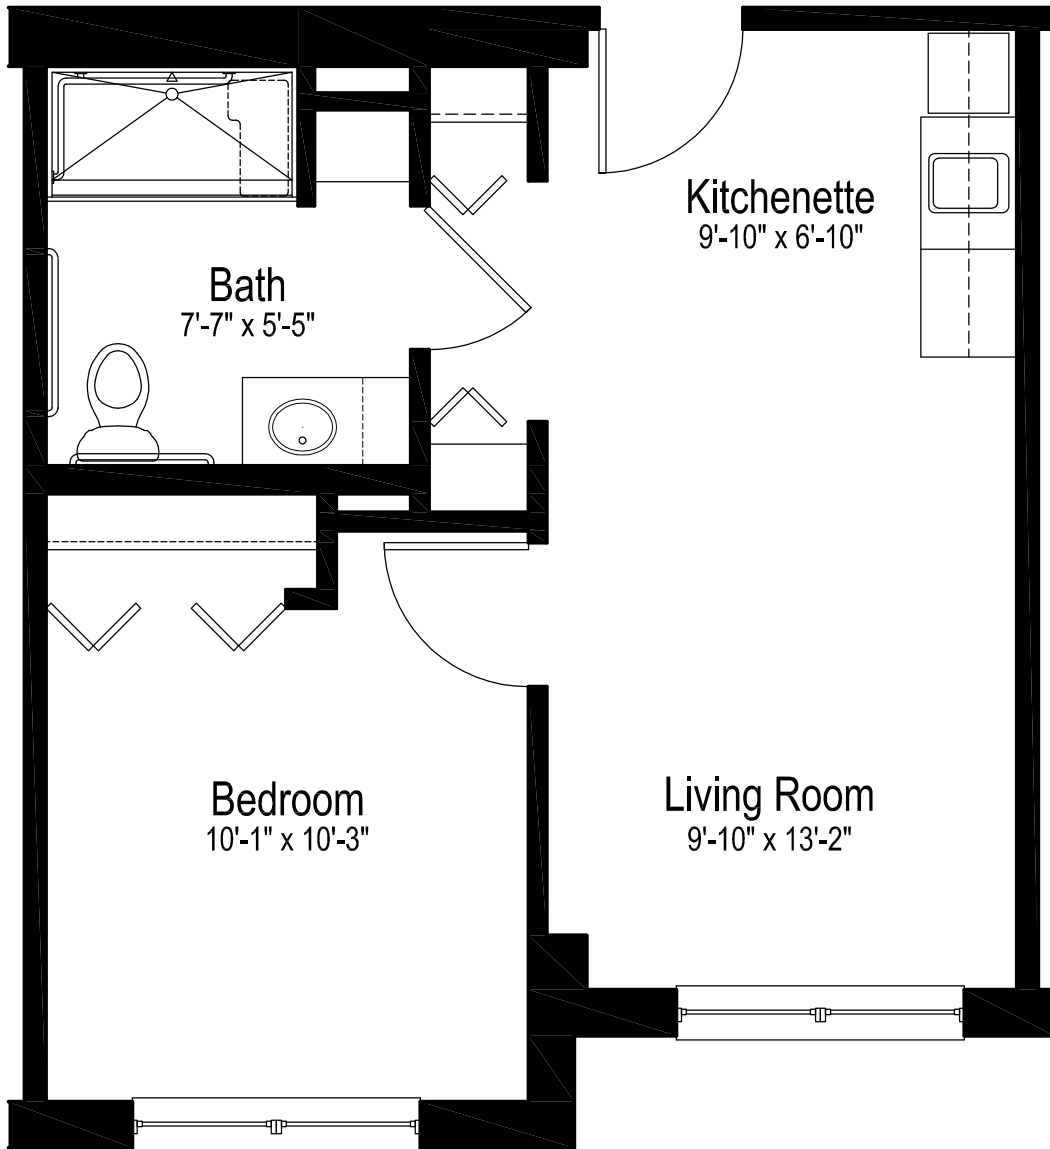

**STUDIO**  
345 SQ. FT.

Room dimensions are approximate.

# ONE BEDROOM

421 SQ. FT.

Room dimensions are approximate.